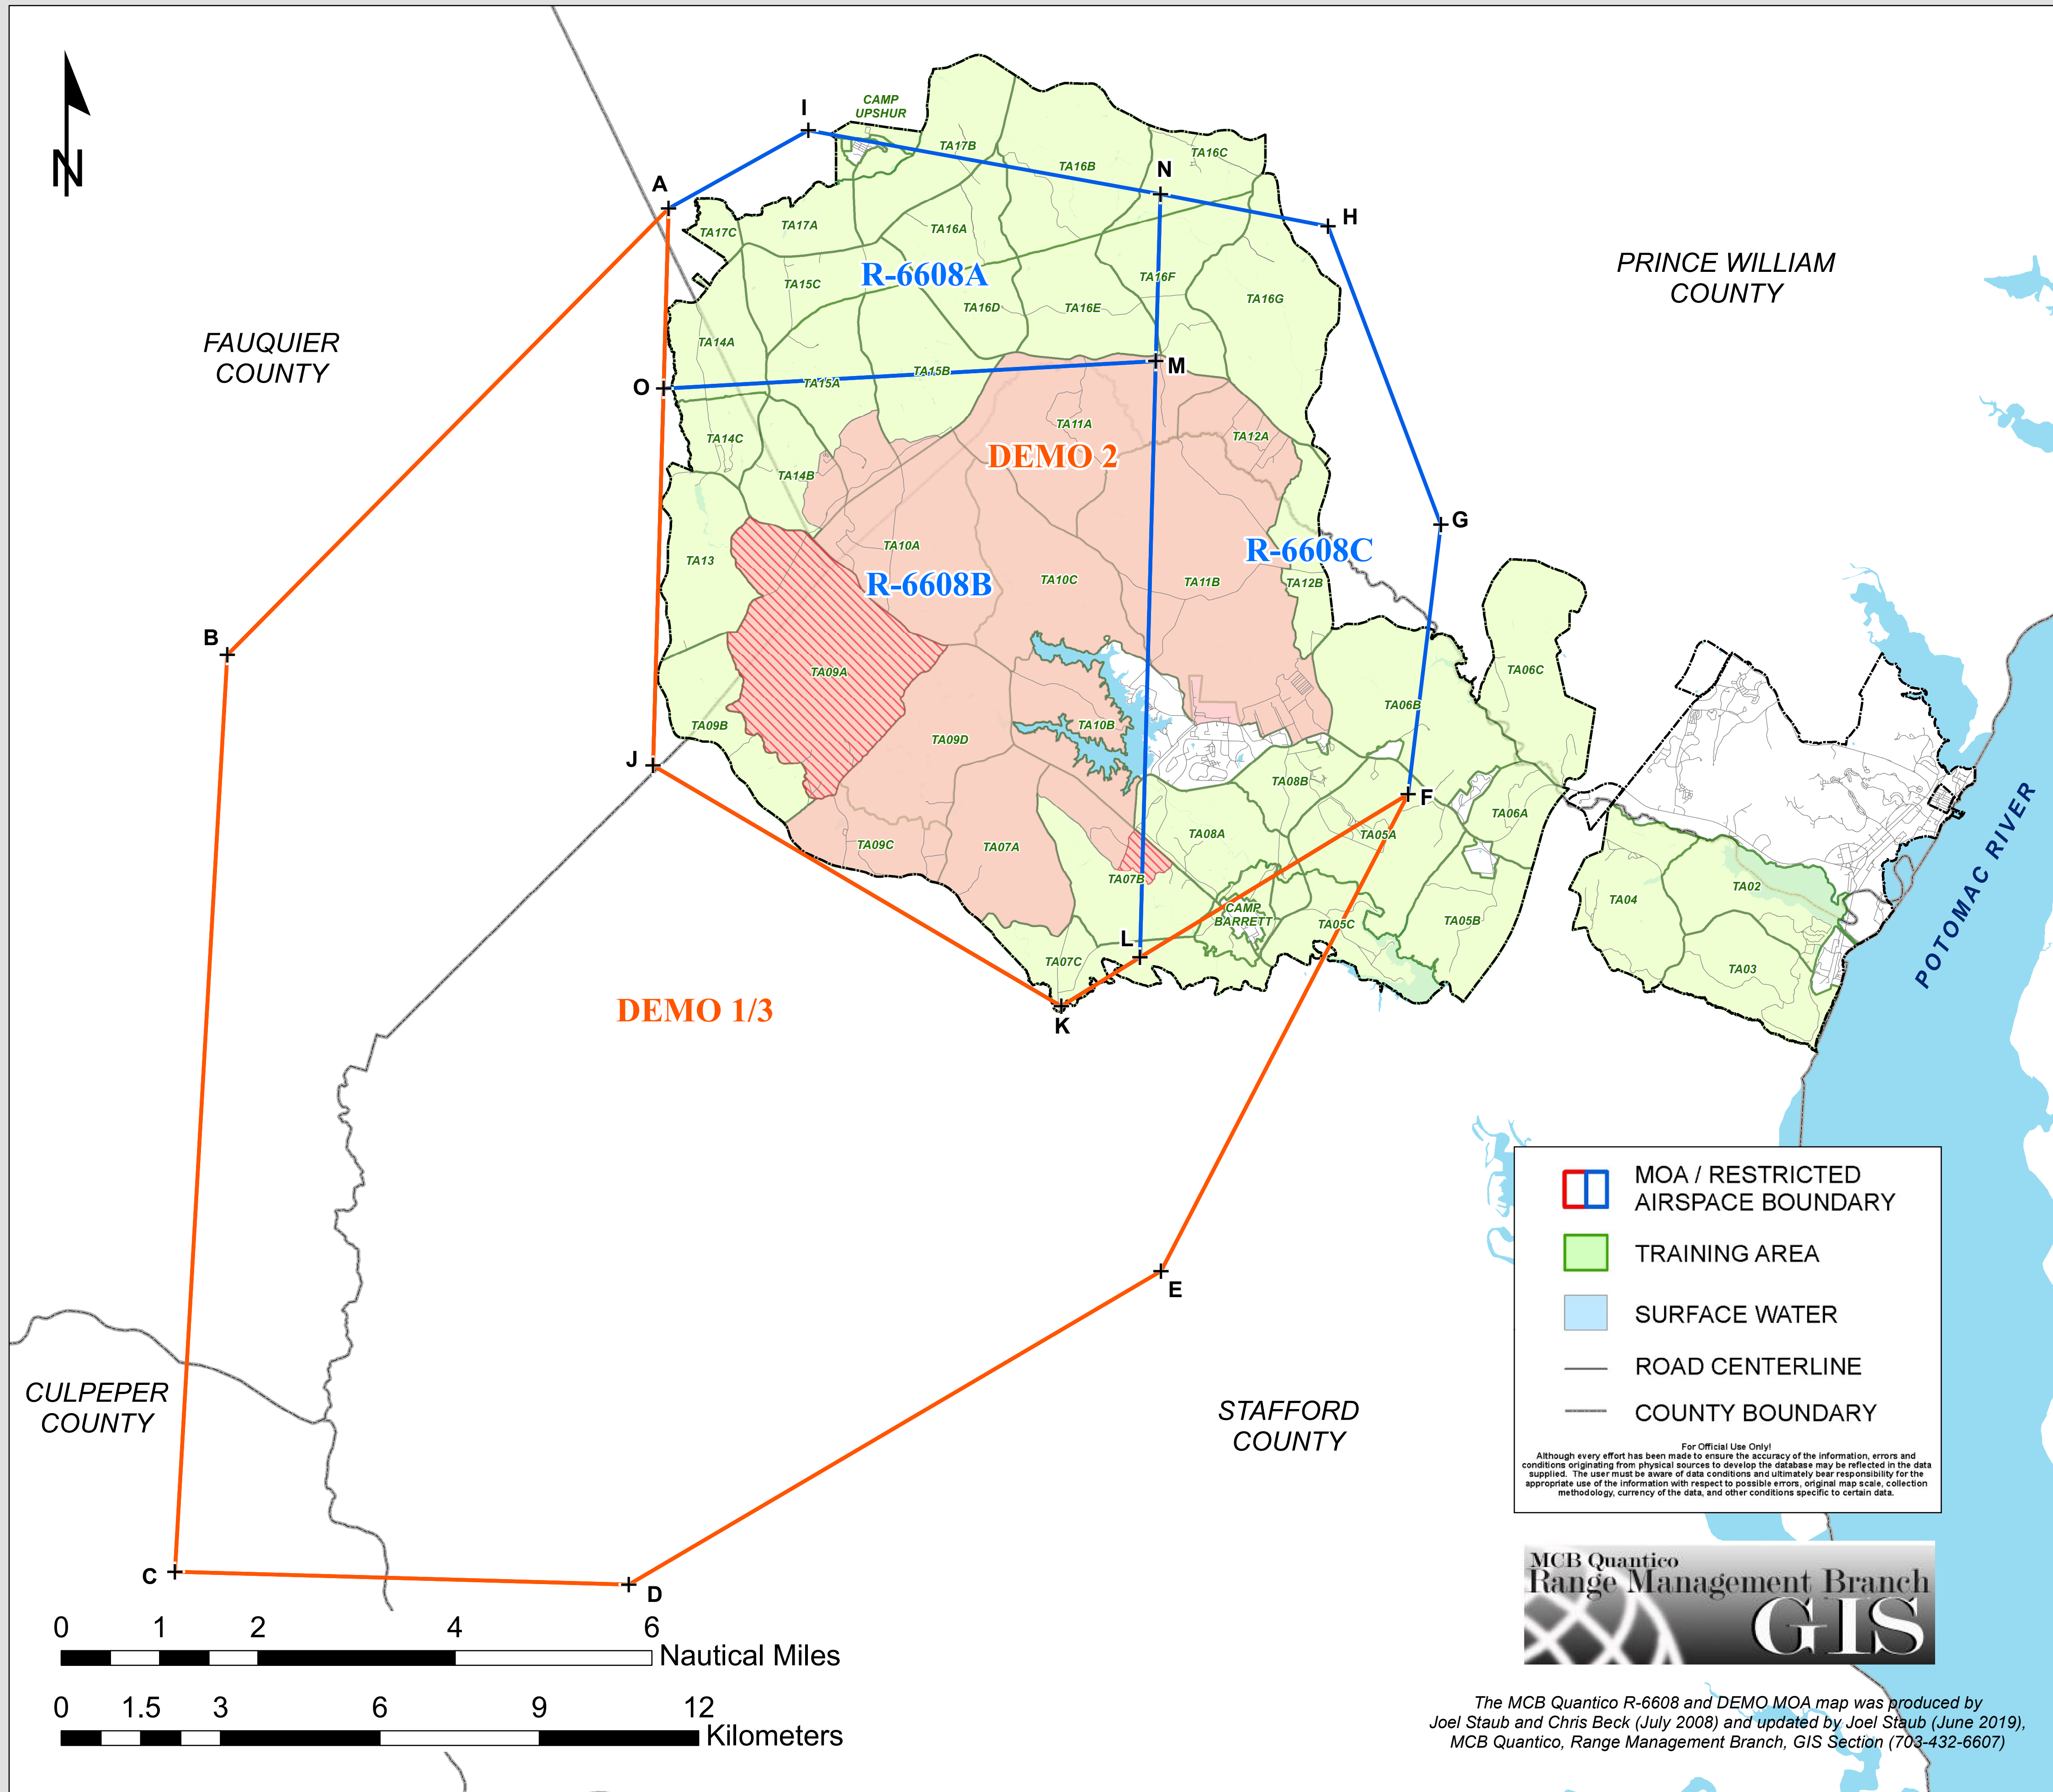

# MCB QUANTICO R-6608 AND DEMO MILITARY OPERATIONS AREA

The R-6608 A, B, and C have been established as joint-use restricted airspace over MCB Quantico, extending from the earth's surface to 10,000 feet MSL. This airspace coincides with the maximum ordinate allowed for the certified ranges.

Three Military Operations Areas (MOA) (DEMO 1, DEMO 2, and DEMO 3) have been established to provide aircraft maneuver areas in addition to the R-6608 A, B, and C airspace.

**Coordinates**

A	- 38° 37' 00" N / 77° 34' 06" W
B	- 38° 32' 20" N / 77° 39' 39" W
C	- 38° 23' 00" N / 77° 39' 59" W
D	- 38° 23' 00" N / 77° 34' 07" W
E	- 38° 28' 20" N / 77° 27' 21" W
F	- 38° 31' 15" N / 77° 24' 19" W
G	- 38° 34' 00" N / 77° 23' 59" W
H	- 38° 37' 00" N / 77° 25' 33" W
I	- 38° 37' 50" N / 77° 32' 19" W
J	- 38° 31' 20" N / 77° 34' 06" W
K	- 38° 29' 00" N / 77° 28' 44" W
L	- 38° 29' 31" N / 77° 27' 44" W
M	- 38° 35' 35" N / 77° 27' 44" W
N	- 38° 37' 17" N / 77° 27' 44" W
O	- 38° 35' 10" N / 77° 34' 06" W